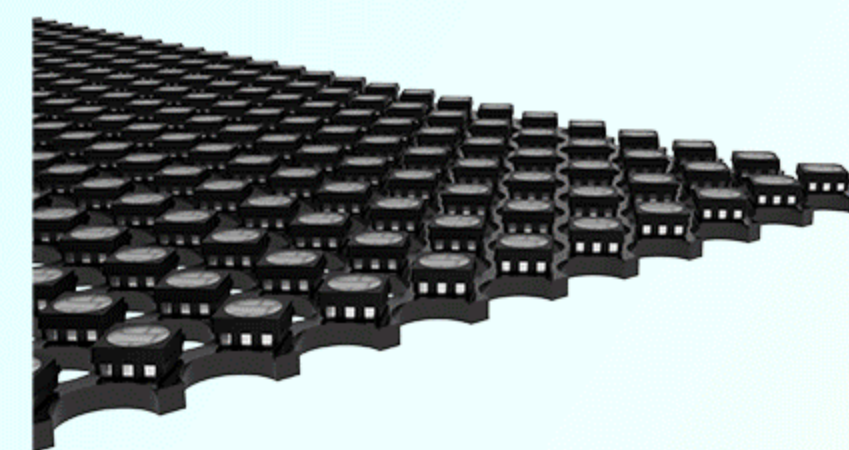

Features

Light, thin, transparent, soft and bendable

The thickness of the screen is only 1.8mm

The weight of a single module starts from 0.50kg

The transparency rate of the front and back is more than 90%.