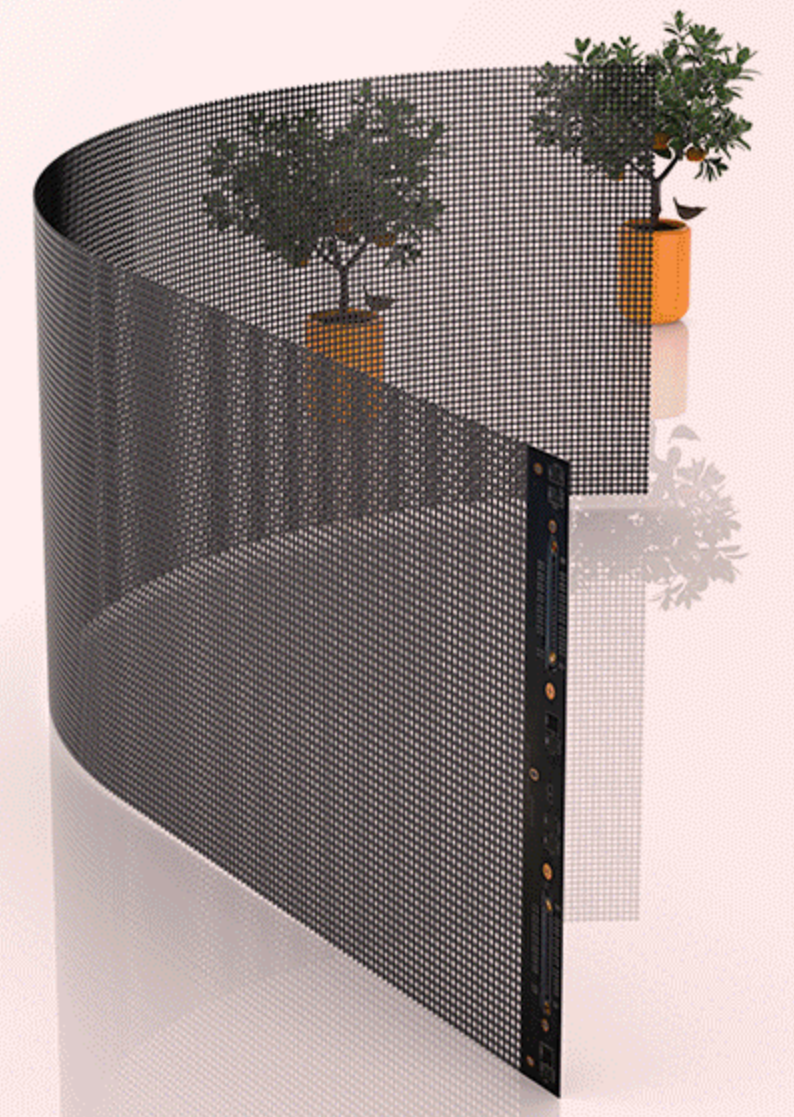

Features

Light, thin, transparent, soft and bendable

The thickness of the screen is only 1.8mm

The weight of a single module starts from 0.50kg

The transparency rate of the front and back is more than 90%.